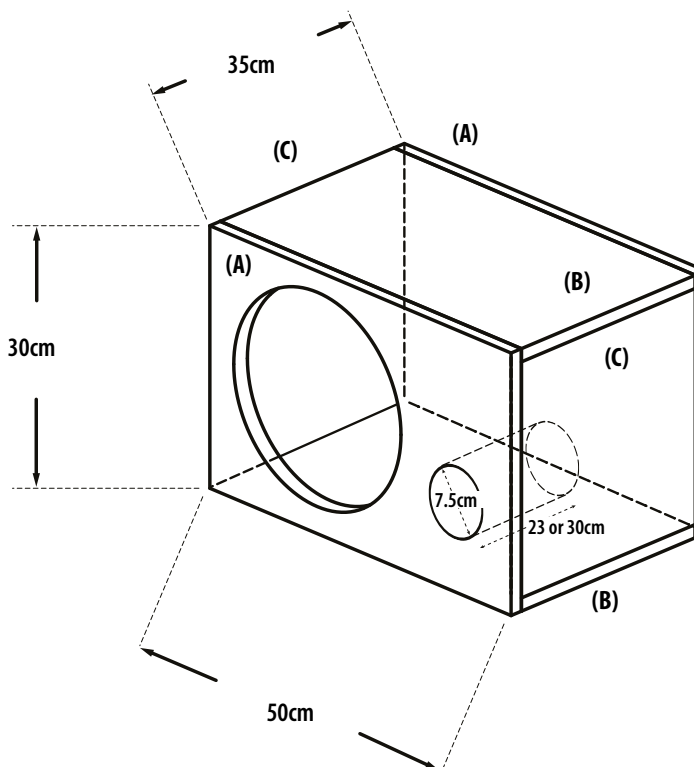

A : 30 x 30cm Cut out : 230mm

B : 30 x 25cm

C : 25 x 25cm

Wood thickness : 25mm

Port : 2 solutions

- Aeroport :  $\varnothing 7.5$ cm, depth 23cm
- Simple pipe :  $\varnothing 7.5$ cm, depth 30cm

A : 30 x 50cm Cut out : 230mm

B : 30 x 50cm

C : 25 x 30cm

MTX is proud to be an American Audio Company since 1971.