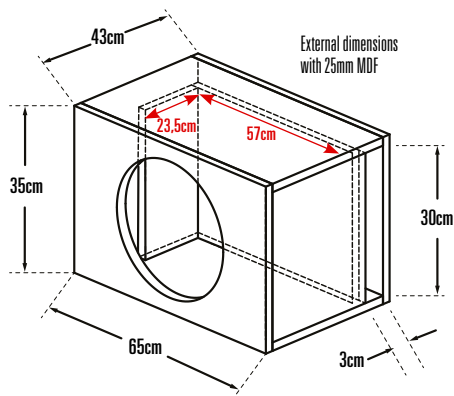

MTX is a proud member of Mitek Corp high quality consumer audio product lines. Designed and Engineered by Mitek in Phoenix - AZ, USA. Assembled in PRC. ©2025 Mitek.

Mitek - MTX - 4545 East Baseline Rd. Phoenix, AZ 85042, USA

Mitek - MTX - 23 rue des Apennins 75017 Paris, France - Tel: +33 1 42 28 72 52

x.com/MTXEurope
x.com/MTXFrance