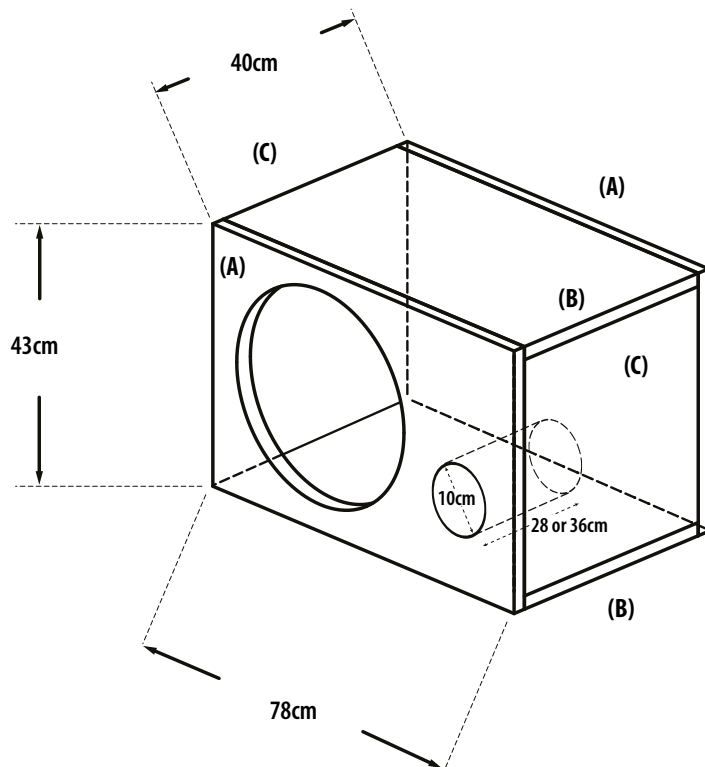

A : 43 x 43cm - Cut out : 278mm

B : 43 x 46cm

C : 38 x 46cm

Wood thickness : 25mm

Port : 2 solutions

- Aeroport : Ø10cm, depth 28cm
- Simple pipe : Ø10cm, depth 36cm

A : 43 x 78cm - Cut out : 352mm

B : 35 x 78cm

C : 35 x 38cm

MTX is proud to be an American Audio Company since 1971.