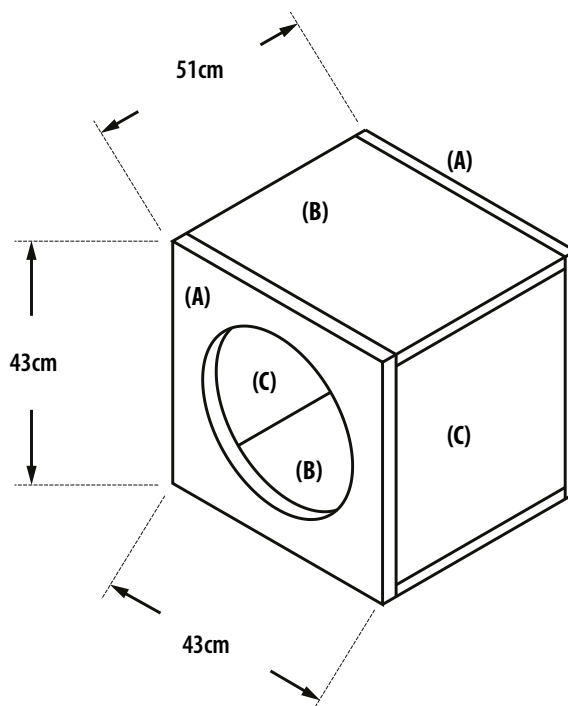

## Sealed Enclosure

Qtc : 1,1

F-3 : 38Hz

Net internal volume : 53.0 liters

Subwoofer volume : 14.0 liters

Load volume : 67 liters

Suggested external dimensions = 43 x 43 x 51cm

Wood thickness : 25mm MDF

A : 43 x 43cm - Cut out : 278mm

B : 43 x 46cm

C : 38 x 46cm