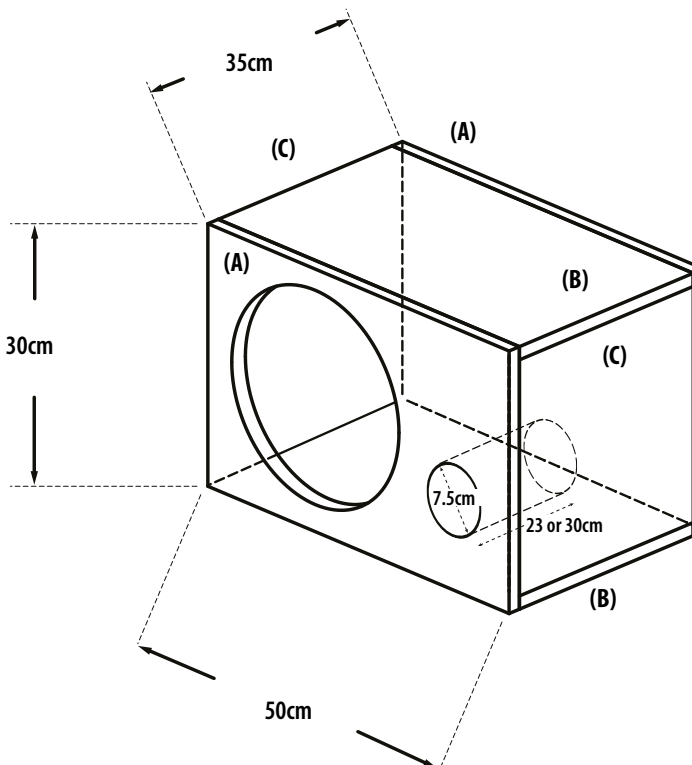

A : 30 x 30cm Cut out : 230mm

B : 30 x 25cm

C : 25 x 25cm

Wood thickness : 25mm

Port : 2 solutions

- Aeroport :  $\varnothing 7.5$ cm, depth 23cm
- Simple pipe :  $\varnothing 7.5$ cm, depth 30cm

A : 30 x 50cm Cut out : 230mm

B : 30 x 50cm

C : 25 x 30cm

MTX is proud of being an American audio company since 1971.